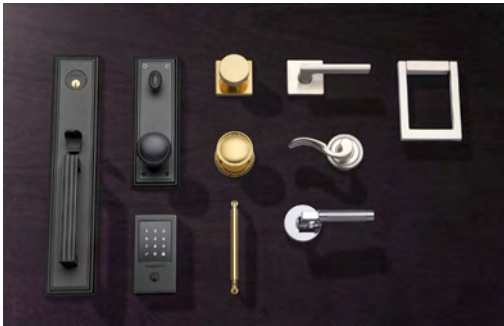

DOOR & LOCK HARDWARE

- Knobs
- Levers
- Mortise Locks
- Passage & Privacy Hardware
- Pocket Door Locks
- Flush Bolts
- Door Stops

ARCHITECTURAL HARDWARE

- Door Hinges
- Barn Door Tracks & Fittings
- Hanging Door Systems
- Latches
- European Cabinet Hinges
- Table Hardware
- Decorative Grills

DECORATIVE HARDWARE

- Cabinet Knobs
- Appliance Pulls
- Window Hardware
- Backplates
- Switch Plates
- Hooks & Racks

- Accurate
- Alno
- Armac Martin
- Ashley Norton
- Atlas
- Baldwin
- Belwith
- Bronze de France
- Classic Brass
- Colonial Bronze
- Deco & Deco
- Deltana
- Decorative Hardware Studio
- D Line
- Du Verre
- E. Morris
- Emtek
- First Impressions
- Formani
- Frank Allart
- FSB
- Global Brass
- Gruppo Romi
- Hafele
- Hager
- Halliday Baillie
- Hamilton Sinkler
- Hettich
- Ives
- Karcher Design
- Keeler
- Legacy Manufacturing
- Linnea
- Lisa Jarvis
- Manzoni
- Matthew Studios
- Merit Metal
- Nest Studios
- Nostalgic
- Omnia
- Pemko Manufacturing
- Pivot Etc
- Pullcast
- Rajack
- Rixson
- Rocky Mountain
- Rockwood Manufacturing
- Samuel Heath
- Schaub
- Schlage
- Sietto
- SOSS
- Sterlingham Co. Ltd
- Sugatsune
- Thom Filicia
- Turnstyle Designs
- Valli & Valli
- Water Street Brass

Brands		
Amba	Franke	MTI
Americh	Furniture Guild	Myson
Aquabrass	Geberit	Native Trails
Artos	Gessie	Newport Brass
Baci	Ginger	Palmer Industries
Bain Ultra	Glasscrafters	Phylrich
Barber Wilsons	Graff	Riobel
Barclay	Grohe	Robern
Bates & Bates	Hansgrohe	Rohl
Blanco	Hydro Systems	Royo
Brizo	Icera	Rubinet
Bronze de France	Infinity Drain	Samuel Heath
California Faucet	Insinkarator	Sidler
Century Shower Door	Jaclo	Smedbo
Cheviot	Julien	Strasser
Cool Lines	Kallista	Stone Forest
Devon & Devon	Kartners	Strom
Dornbracht	Kohler	THG
Duravit	Lacava	Toto
Easy Drain	Lefroy Brooks	Valsan
Electric Mirror	Linkasink	Victoria & Albert
Empire Industries	Lucena	Vola
Elkay	Madeli	Watermark
Fantini	Miroir Brot	Waterstone Faucets
Fine Fixture	Mountain Plumbing	Wetstyle
Formed Basin	Mr Steam	