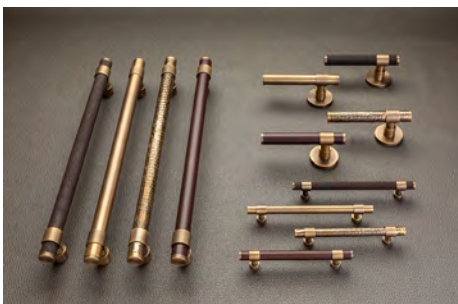

DOOR & LOCK HARDWARE

- Knobs
- Levers
- Mortise Locks
- Passage & Privacy Hardware
- Pocket Door Locks
- Flush Bolts
- Door Stops

ARCHITECTURAL HARDWARE

- Door Hinges
- Barn Door Tracks & Fittings
- Hanging Door Systems
- Latches
- European Cabinet Hinges
- Table Hardware
- Decorative Grills

DECORATIVE HARDWARE

- Cabinet Knobs
- Appliance Pulls
- Window Hardware
- Backplates
- Switch Plates
- Hooks & Racks

- Accurate
- Alno
- Armac Martin
- Ashley Norton
- Atlas
- Baldwin
- Belwith
- Bronze de France
- Classic Brass
- Colonial Bronze
- Deco & Deco
- Deltana
- Decorative Hardware Studio
- D Line
- Du Verre
- E. Morris
- Emtek
- First Impressions
- Formani
- Frank Allart
- FSB
- Global Brass
- Gruppo Romi
- Hafele
- Hager
- Halliday Baillie
- Hamilton Sinkler
- Hettich
- Ives
- Karcher Design
- Keeler
- Legacy Manufacturing
- Linnea
- Lisa Jarvis
- Manzoni
- Matthew Studios
- Merit Metal
- Nest Studios
- Nostalgic
- Omnia
- Pemko Manufacturing
- Pivot Etc
- Pullcast
- Rajack
- Rixson
- Rocky Mountain
- Rockwood Manufacturing
- Samuel Heath
- Schaub
- Schlage
- Sietto
- SOSS
- Sterlingham Co. Ltd
- Sugatsune
- Thom Filicia
- Turnstyle Designs
- Valli & Valli
- Water Street Brass

Brands		
Amba	Franke	MTI
Americh	Furniture Guild	Myson
Aquabrass	Geberit	Native Trails
Artos	Gessie	Newport Brass
Baci	Ginger	Palmer Industries
Bain Ultra	Glasscrafters	Phylrich
Barber Wilsons	Graff	Riobel
Barclay	Grohe	Robern
Bates & Bates	Hansgrohe	Rohl
Blanco	Hydro Systems	Royo
Brizo	Icera	Rubinet
Bronze de France	Infinity Drain	Samuel Heath
California Faucet	Insinkarator	Sidler
Century Shower Door	Jaclo	Smedbo
Cheviot	Julien	Strasser
Cool Lines	Kallista	Stone Forest
Devon & Devon	Kartners	Strom
Dornbracht	Kohler	THG
Duravit	Lacava	Toto
Easy Drain	Lefroy Brooks	Valsan
Electric Mirror	Linkasink	Victoria & Albert
Empire Industries	Lucena	Vola
Elkay	Madeli	Watermark
Fantini	Miroir Brot	Waterstone Faucets
Fine Fixture	Mountain Plumbing	Wetstyle
Formed Basin	Mr Steam	